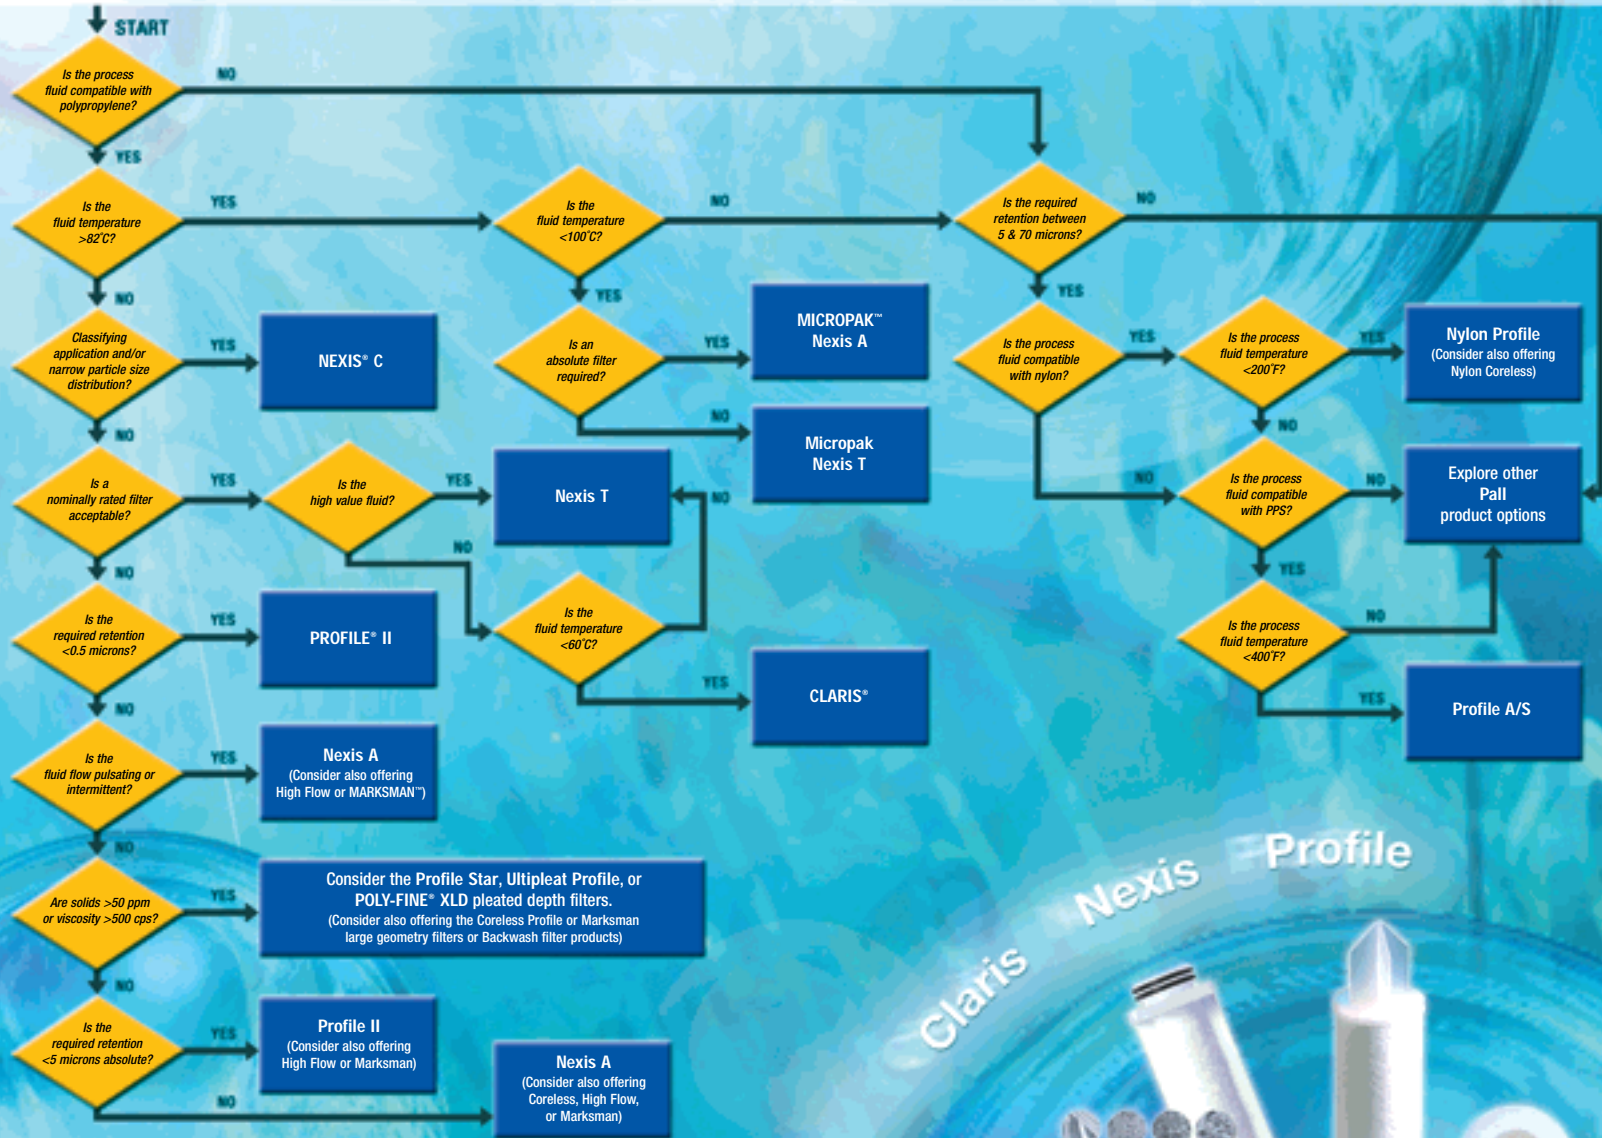

# Melt Blown Depth Filter Selection Guide

Claris Nexis Profile